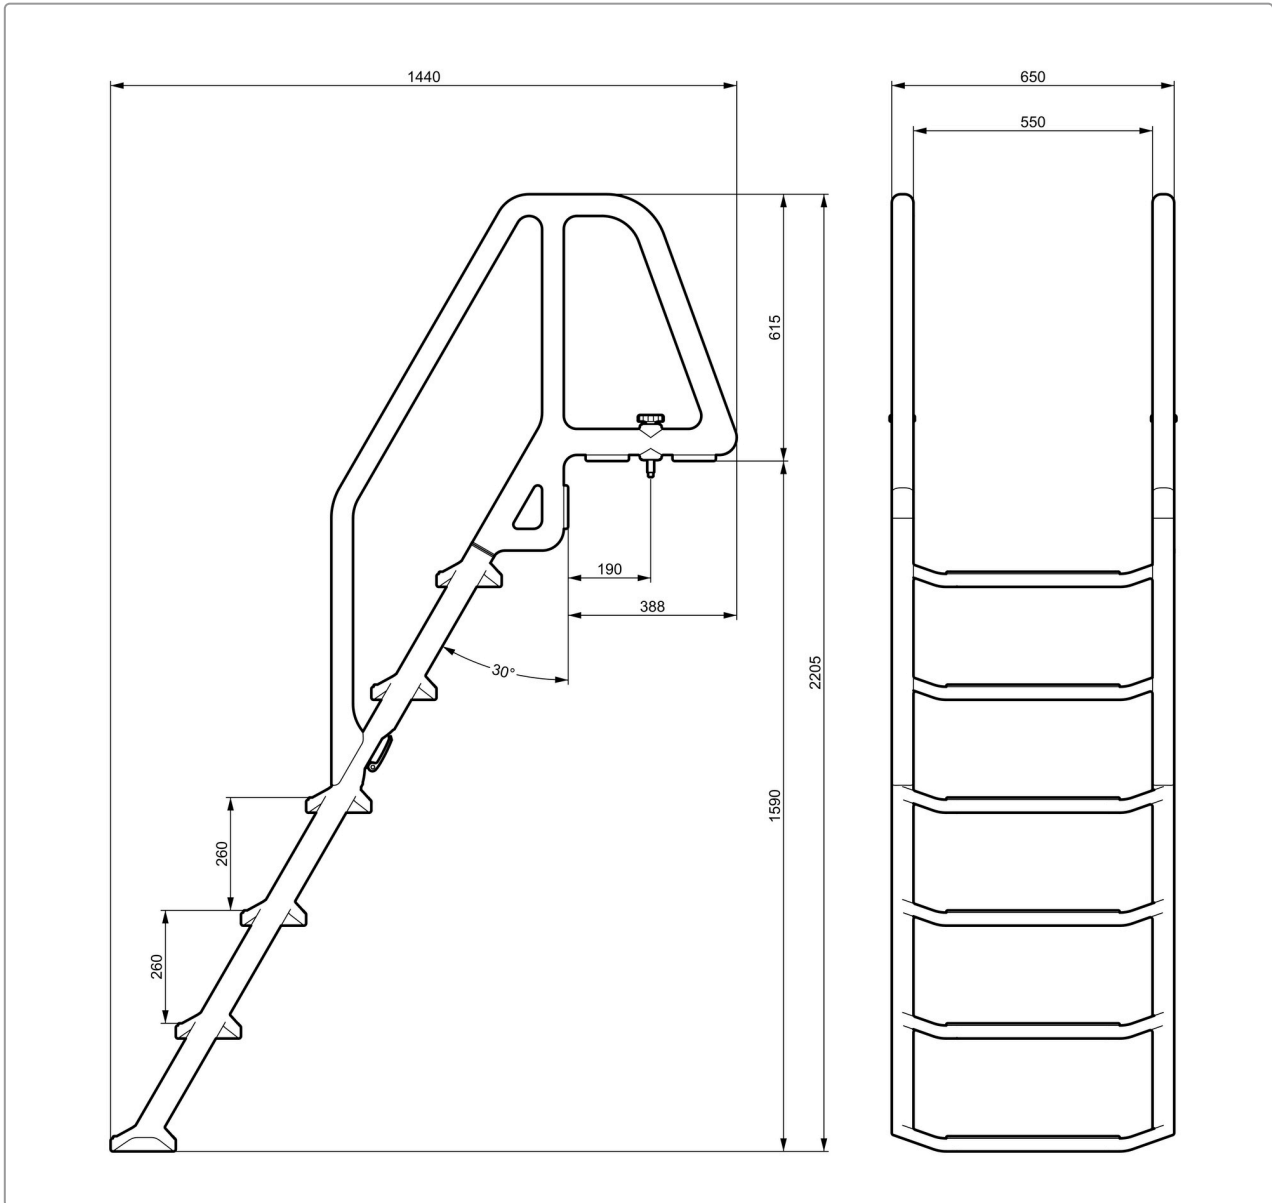

PRODUCT NAME

30° Swim Ladder

PRODUCT DESCRIPTION

Lightweight carbon fibre swim ladder with variable width and 30° angle for comfortable boarding.

Application Domain	Yachts & Superyachts
Function	Safe & effortless water access for guests and crew
Type	Boarding / Swim Ladder
Angle	30°
Width	900 mm, Adjustable
Variable Lengths	Available
Structural Material	Autoclave-cured carbon fibre
Other Characteristics	Quick-release assembly, screw-down deck fittings, stainless 316 polished hardware
Surface Finishes	Clear-coat carbon or painted colours
Tread Options	Teak / Non-skid

PRODUCT NAME

30° Swim Ladder

TECHNICAL DRAWING

Page 2

CONTACT

Phone (+34) 971 254 181

Email info@bmcomposites.com

Address Muelle Viejo, Edificio Espigón Exterior, RS Global Building, Office 7, 07012 Palma, Balearic Islands, Spain