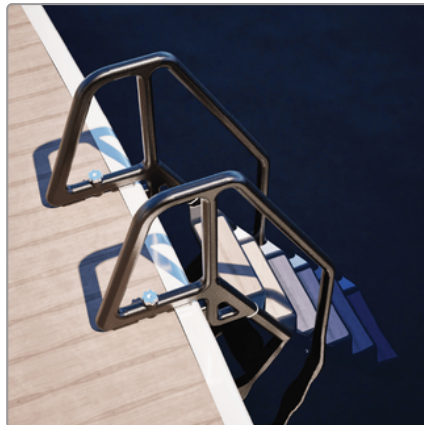

PRODUCT NAME

30° Swim Ladder

PRODUCT DESCRIPTION

Lightweight carbon fibre swim ladder with variable width and 30° angle for comfortable boarding.

Application Domain	Yachts & Superyachts
Function	Safe & effortless water access for guests and crew
Type	Boarding / Swim Ladder
Angle	30°
Width	900 mm, Adjustable
Variable Lengths	Available
Structural Material	Autoclave-cured carbon fibre
Other Characteristics	Quick-release assembly, screw-down deck fittings, stainless 316 polished hardware
Surface Finishes	Clear-coat carbon or painted colours
Tread Options	Teak / Non-skid