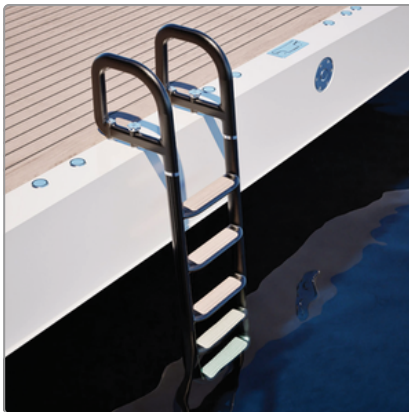

PRODUCT NAME

Compact Swim Ladder

PRODUCT DESCRIPTION

Compact carbon fibre swim/tender ladder, lightweight with folding handles.

Application Domain	Smaller yachts or large tenders
Function	Safe water access for tenders and compact yacht
Type	Boarding / Swim Ladder
Angle	5°
Width	450 mm
Variable Lengths	Not available
Structural Material	Lightweight autoclave-cured carbon fibre construction
Other Characteristics	316 SS polished hardware, screw-down deck fittings, folding handles for flat stowage
Surface Finishes	Various finishes available
Tread Options	Teak inserts