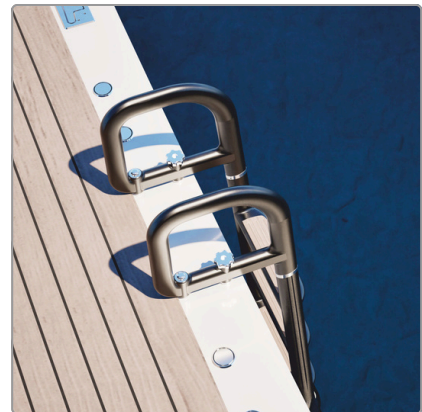

PRODUCT NAME

Compact Swim Ladder

PRODUCT DESCRIPTION

Compact carbon fibre swim/tender ladder, lightweight with folding handles.

Application Domain	Smaller yachts or large tenders
Function	Safe water access for tenders and compact yacht
Type	Boarding / Swim Ladder
Angle	5°
Width	450 mm
Variable Lengths	Not available
Structural Material	Lightweight autoclave-cured carbon fibre construction
Other Characteristics	316 SS polished hardware, screw-down deck fittings, folding handles for flat stowage
Surface Finishes	Various finishes available
Tread Options	Teak inserts