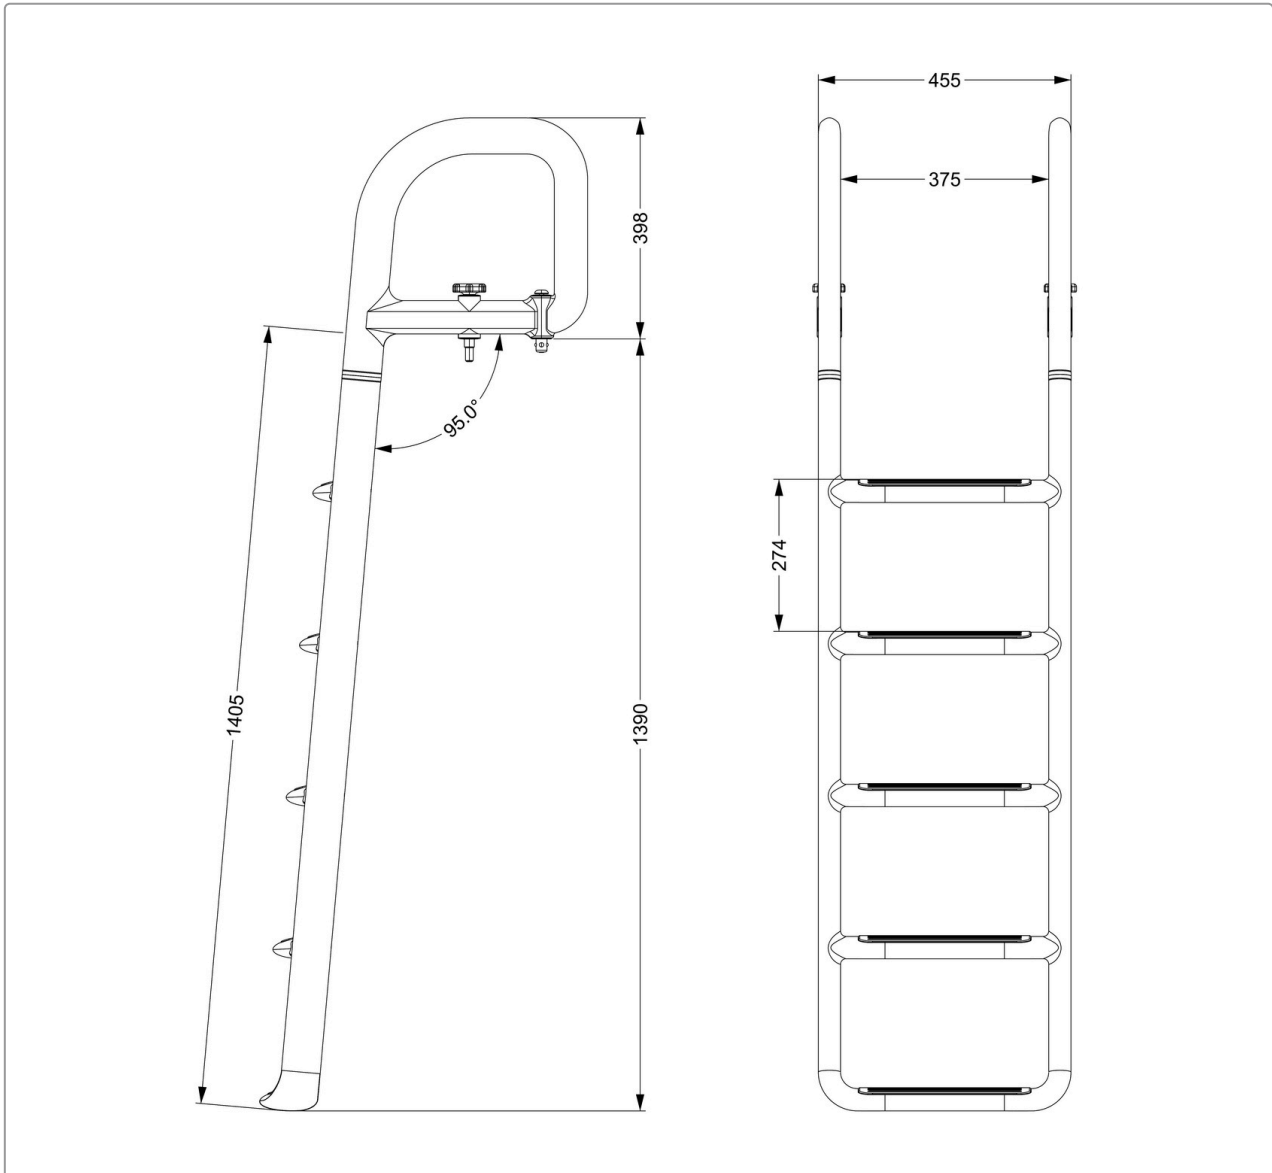

PRODUCT NAME

Compact Swim Ladder

PRODUCT DESCRIPTION

Compact carbon fibre swim/tender ladder, lightweight with folding handles.

Application Domain	Smaller yachts or large tenders
Function	Safe water access for tenders and compact yacht
Type	Boarding / Swim Ladder
Angle	5°
Width	450 mm
Variable Lengths	Not available
Structural Material	Lightweight autoclave-cured carbon fibre construction
Other Characteristics	316 SS polished hardware, screw-down deck fittings, folding handles for flat stowage
Surface Finishes	Various finishes available
Tread Options	Teak inserts

PRODUCT NAME

Compact Swim Ladder

TECHNICAL DRAWING

Page 2

CONTACT

Phone (+34) 971 254 181

Email info@bmcomposites.com

Address Muelle Viejo, Edificio Espigón Exterior, RS Global Building, Office 7, 07012 Palma, Balearic Islands, Spain