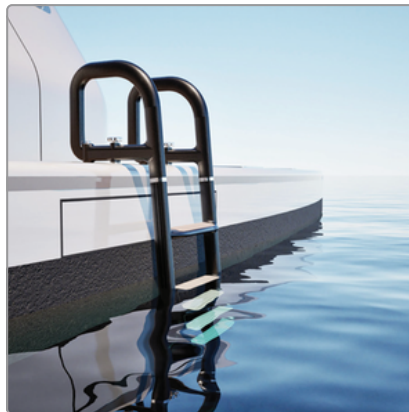

PRODUCT NAME

Compact Swim Ladder

PRODUCT DESCRIPTION

Compact carbon fibre swim/tender ladder, lightweight with folding handles.

Application Domain	Smaller yachts or large tenders
Function	Safe water access for tenders and compact yacht
Type	Boarding / Swim Ladder
Angle	5°
Width	450 mm
Variable Lengths	Not available
Structural Material	Lightweight autoclave-cured carbon fibre construction
Other Characteristics	316 SS polished hardware, screw-down deck fittings, folding handles for flat stowage
Surface Finishes	Various finishes available
Tread Options	Teak inserts