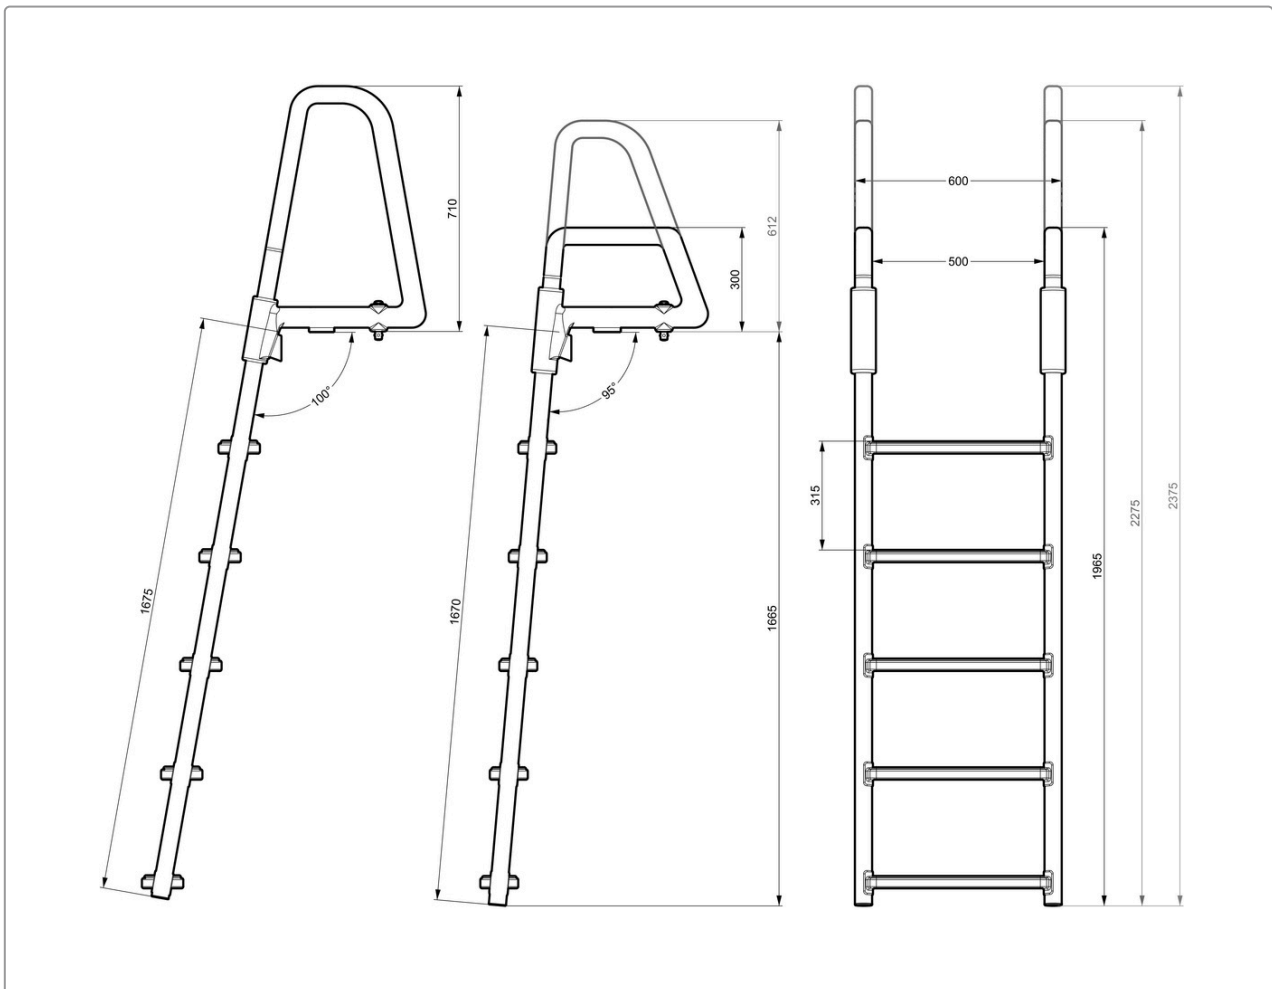

PRODUCT NAME

Configurable Swim Ladder

PRODUCT DESCRIPTION

Compact carbon fibre swim/tender ladder, lightweight with folding handles.

Application Domain	Smaller yachts or large tenders
Function	Safe water access for tenders and compact yacht
Type	Boarding / Swim Ladder
Angle	5°
Width	450 mm
Variable Lengths	Available
Structural Material	Lightweight autoclave-cured carbon fibre construction
Other Characteristics	316 SS polished hardware, screw-down deck fittings, folding handles for flat stowage
Surface Finishes	Various finishes available
Tread Options	Teak inserts

PRODUCT NAME

Configurable Swim Ladder

TECHNICAL DRAWING

Drawings shown are indicative and provided for reference only. Final dimensions are defined per project.

CONTACT

Phone (+34) 971 254 181

Email info@bmcomposites.com